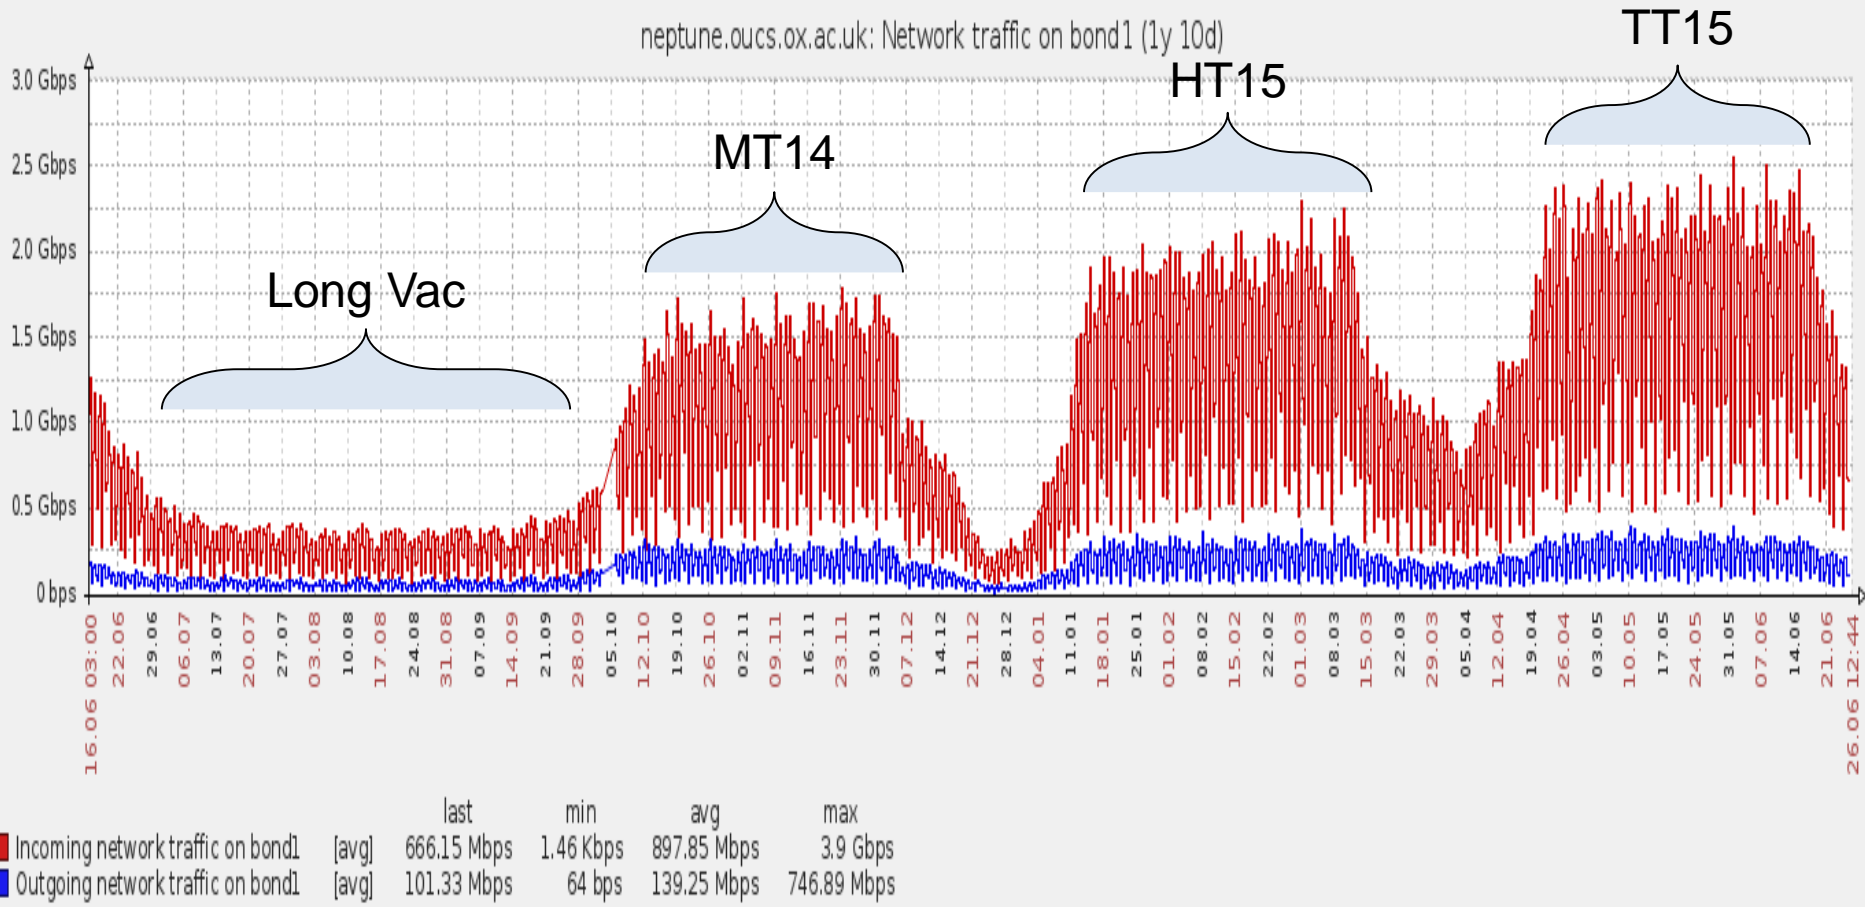

# +eduroam – 1 year+

eduroam traffic: 16/06/14-26/06/15