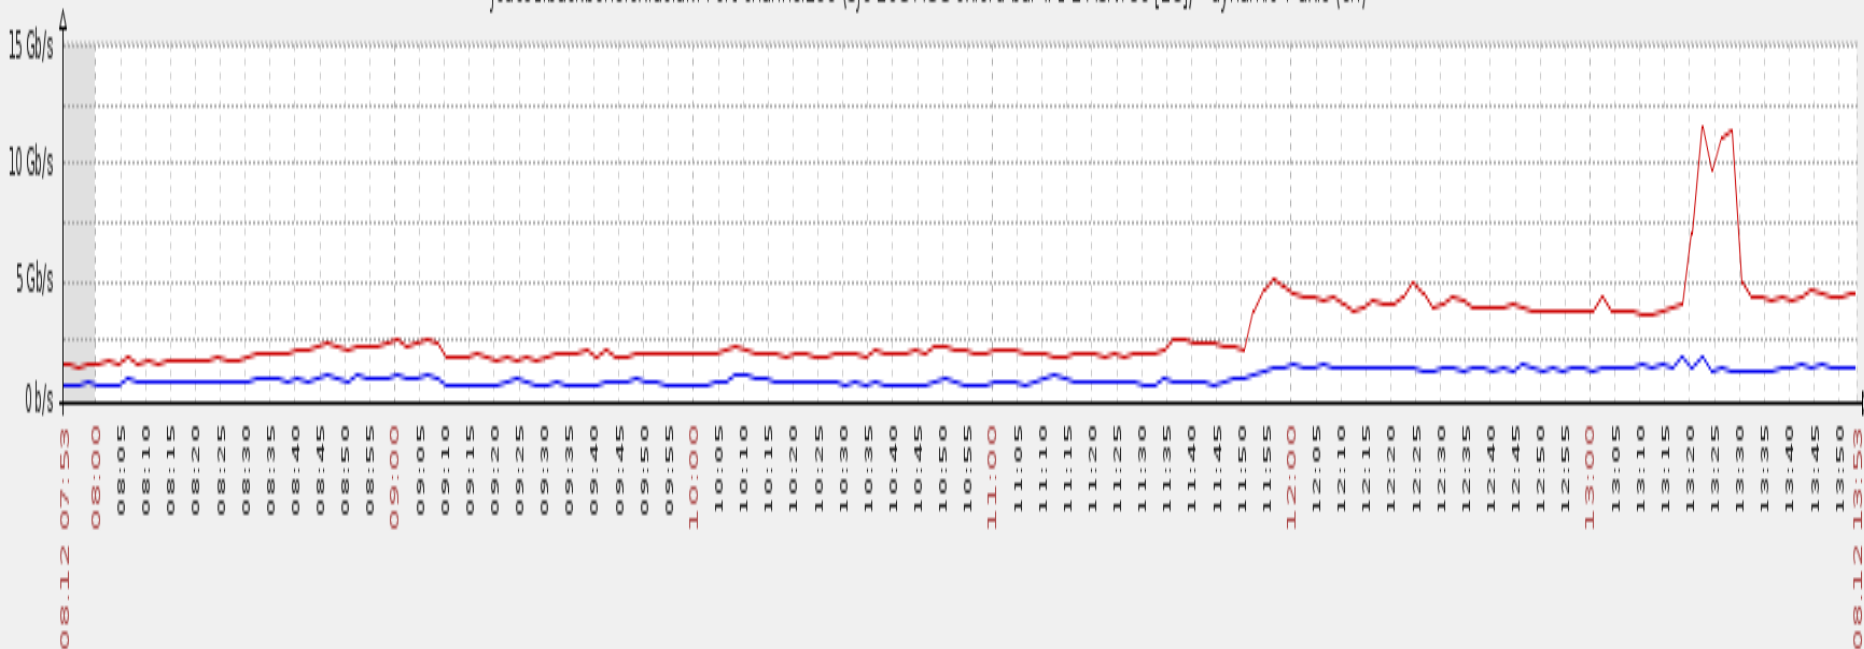

# Normal service

joucs1.backbone.ox.ac.uk: Port-channel256 (S)6 20G-AGG oxford-bar #1-2 ASN786 (EC) - dynamic Y axis (14d)

		last	min	avg	max
■	ifHCIn0.ctets.Port-channel256	[avg] 4.08 Gb/s	435.89 Mb/s	3.98 Gb/s	7.94 Gb/s
■	ifHCOut0.ctets.Port-channel256	[avg] 1.31 Gb/s	283.84 Mb/s	1.26 Gb/s	3.37 Gb/s

Data from trends. Generated in 0.31 sec.

# Today

joucs1.backbone.ox.ac.uk: Port-channel256 (S)6 20G-AGG oxford-bar #1-2 ASN786 [EC] - dynamic Y axis (6h)

	last	min	avg	max
ifHCIn0.ctets.Port-channel256 [avg]	4.53 Gb/s	1.39 Gb/s	2.87 Gb/s	11.61 Gb/s
ifHCOut0.ctets.Port-channel256 [avg]	1.28 Gb/s	543.03 Mb/s	947.85 Mb/s	1.76 Gb/s