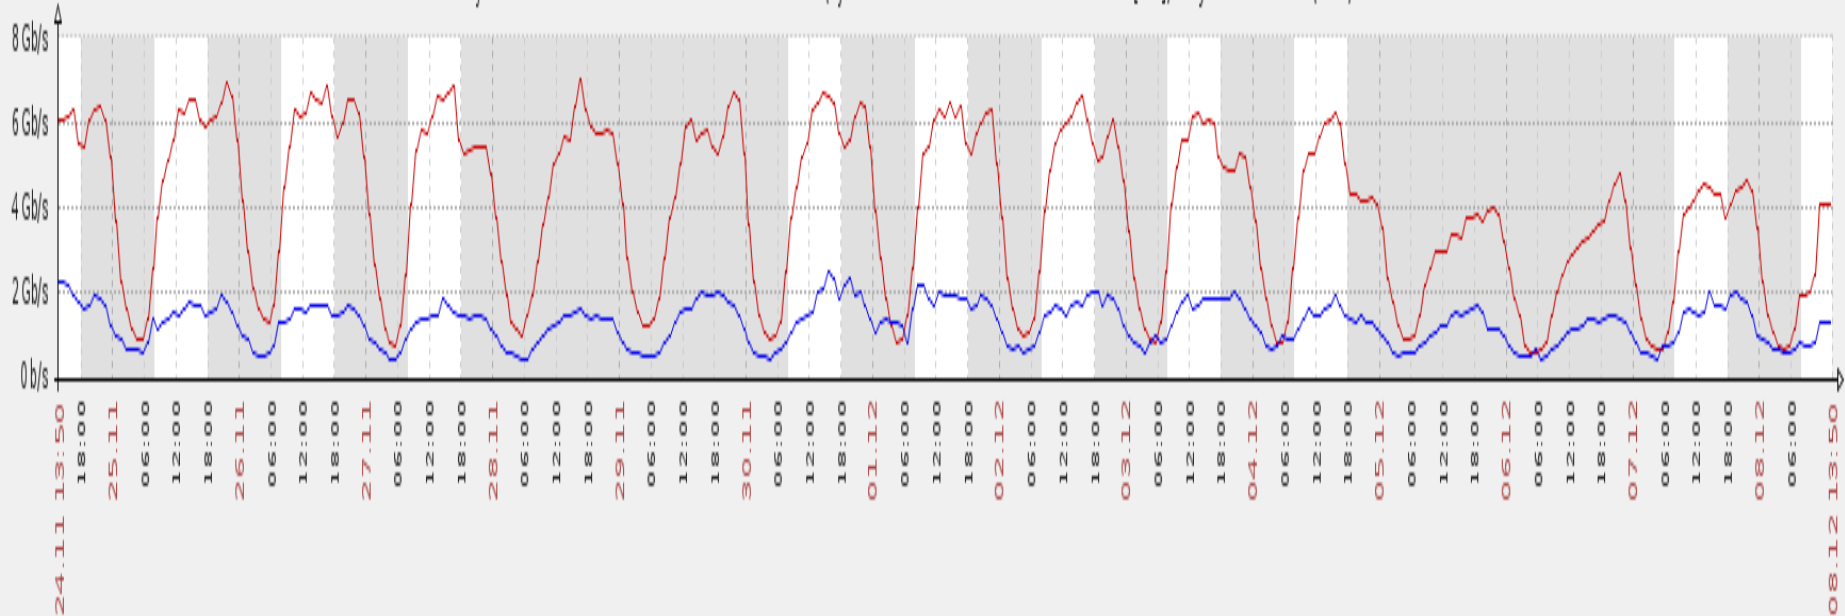

# Normal service

joucs1.backbone.ox.ac.uk: Port-channel256 (S)6 20G-AGG oxford-bar #1-2 ASN786 (EC) - dynamic Y axis (14d)

		last	min	avg	max
■	ifHCIn0.ctets.Port-channel256	[avg] 4.08 Gb/s	435.89 Mb/s	3.98 Gb/s	7.94 Gb/s
■	ifHCOut0.ctets.Port-channel256	[avg] 1.31 Gb/s	283.84 Mb/s	1.26 Gb/s	3.37 Gb/s

Data from trends. Generated in 0.31 sec.

# Today

joucs1.backbone.ox.ac.uk: Port-channel256 (S)6 20G-AGG oxford-bar #1-2 ASN786 [EC] - dynamic Y axis (6h)

	last	min	avg	max
ifHCIn0.ctets.Port-channel256 [avg]	4.53 Gb/s	1.39 Gb/s	2.87 Gb/s	11.61 Gb/s
ifHCOut0.ctets.Port-channel256 [avg]	1.28 Gb/s	543.03 Mb/s	947.85 Mb/s	1.76 Gb/s