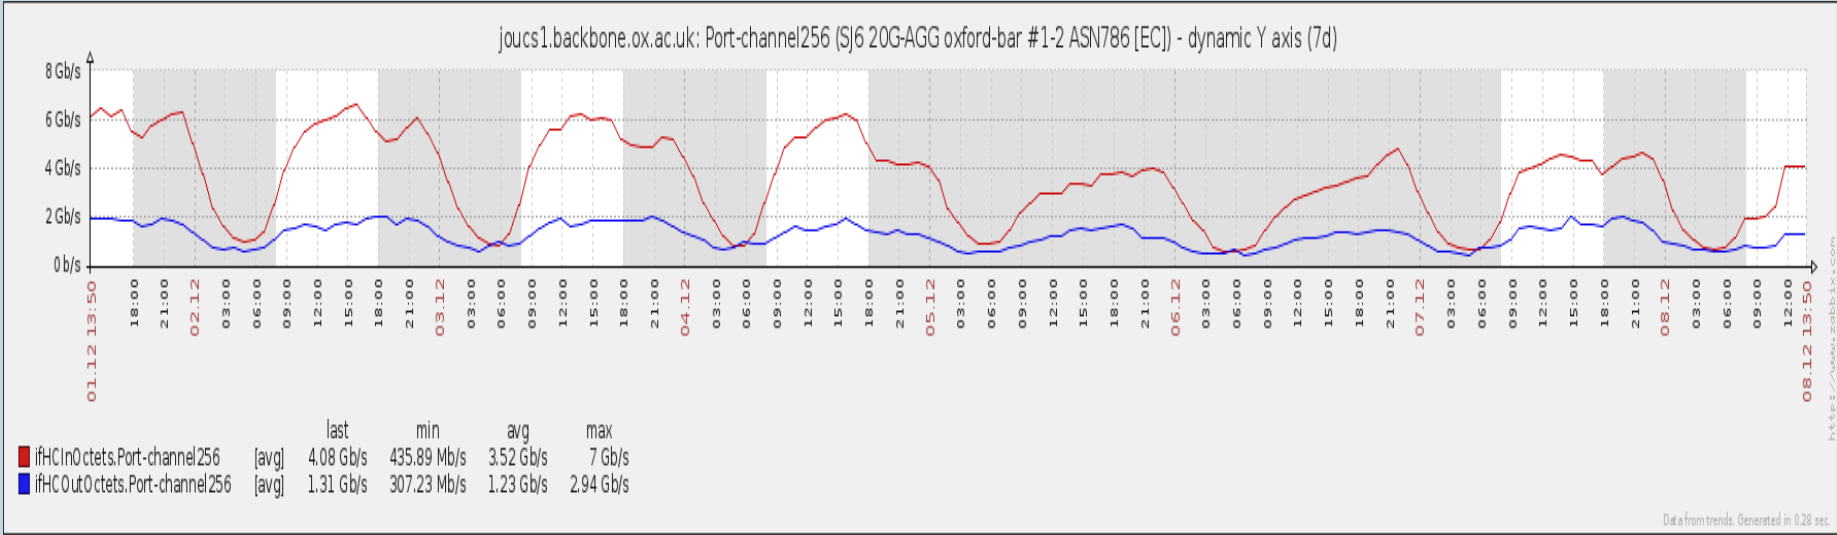

# Normal service

joucs1.backbone.ox.ac.uk: Port-channel256 (S)6 20G-AGG oxford-bar #1-2 ASN786 (EC) - dynamic Y axis (14d)

		last	min	avg	max
■	ifHCIn0.ctets.Port-channel256	[avg] 4.08 Gb/s	435.89 Mb/s	3.98 Gb/s	7.94 Gb/s
■	ifHCOut0.ctets.Port-channel256	[avg] 1.31 Gb/s	283.84 Mb/s	1.26 Gb/s	3.37 Gb/s

Data from trends. Generated in 0.31 sec.

# Today

joucs1.backbone.ox.ac.uk: Port-channel256 (S)6 20G-AGG oxford-bar #1-2 ASN786 [EC] - dynamic Y axis (6h)

	last	min	avg	max
ifHCIn0.ctets.Port-channel256 [avg]	4.53 Gb/s	1.39 Gb/s	2.87 Gb/s	11.61 Gb/s
ifHCOut0.ctets.Port-channel256 [avg]	1.28 Gb/s	543.03 Mb/s	947.85 Mb/s	1.76 Gb/s