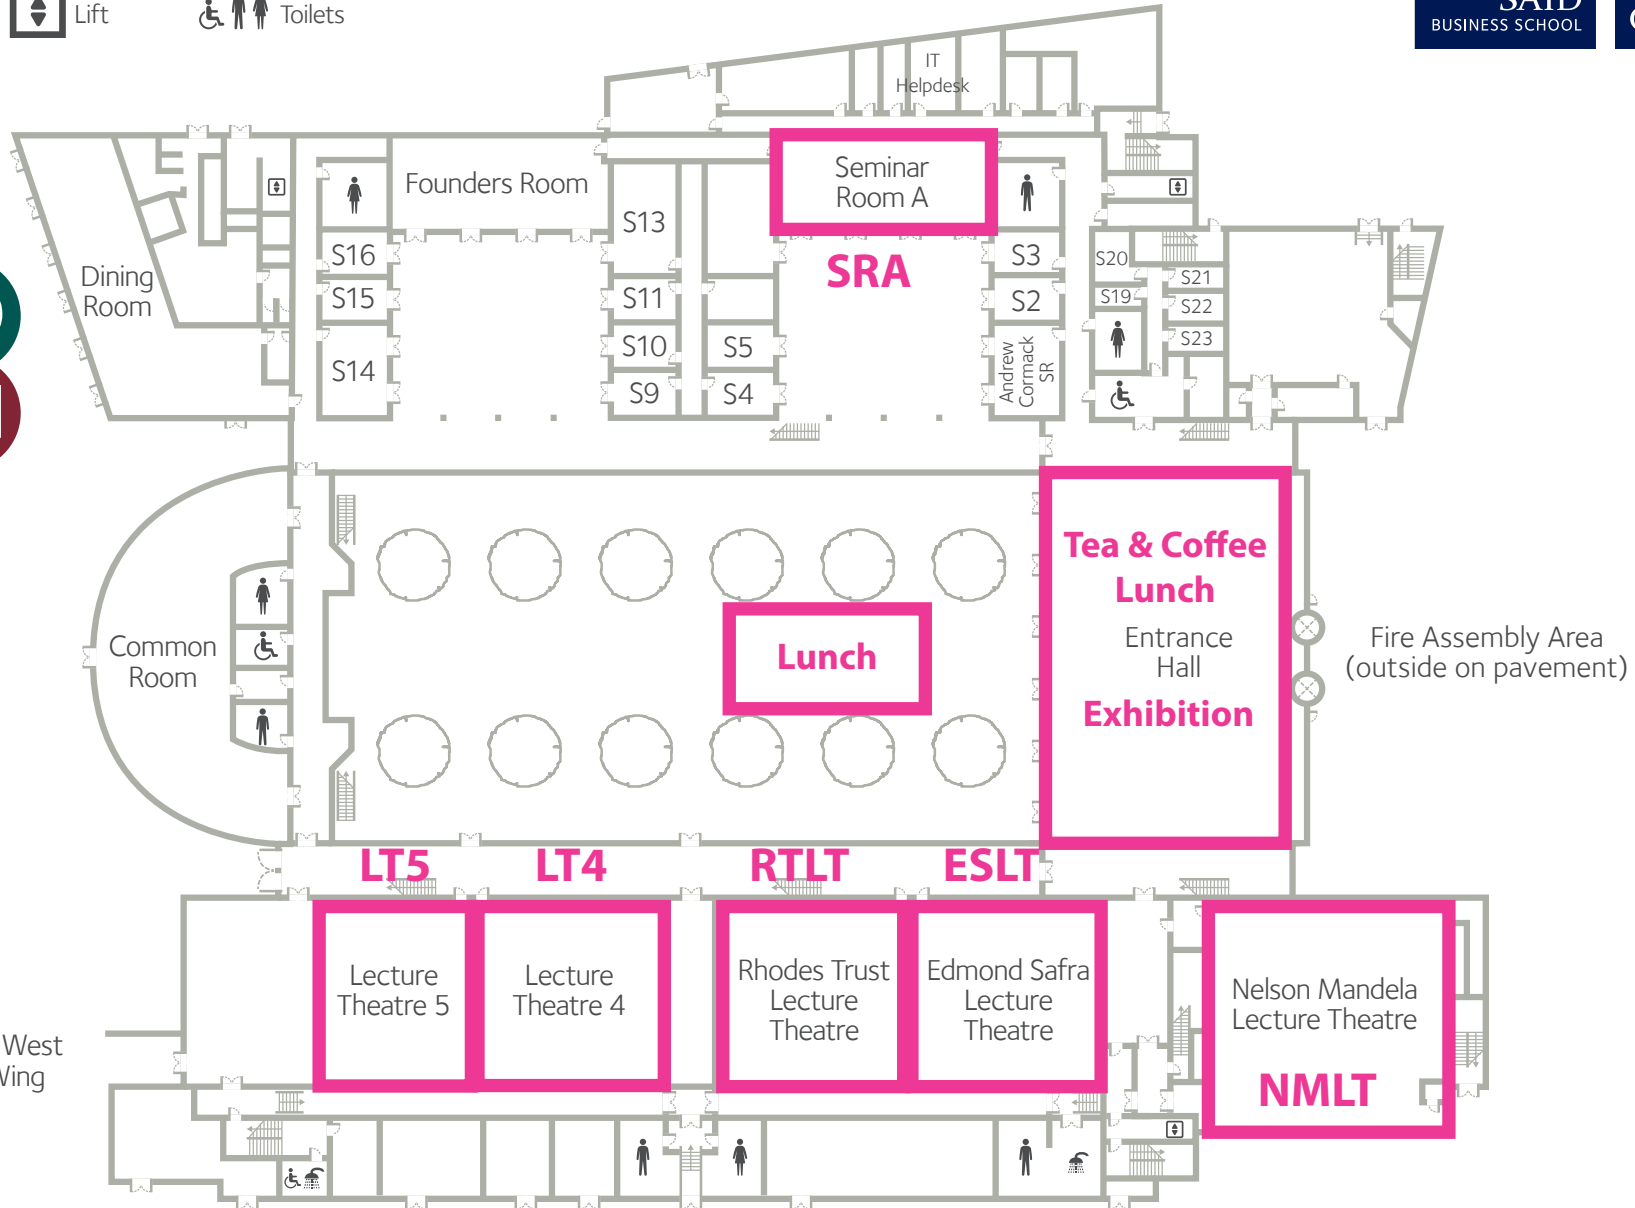

Park End Street / East Wing / Ground Floor

Lift

Toilets

To West Wing

Fire Assembly Area
(outside on pavement)