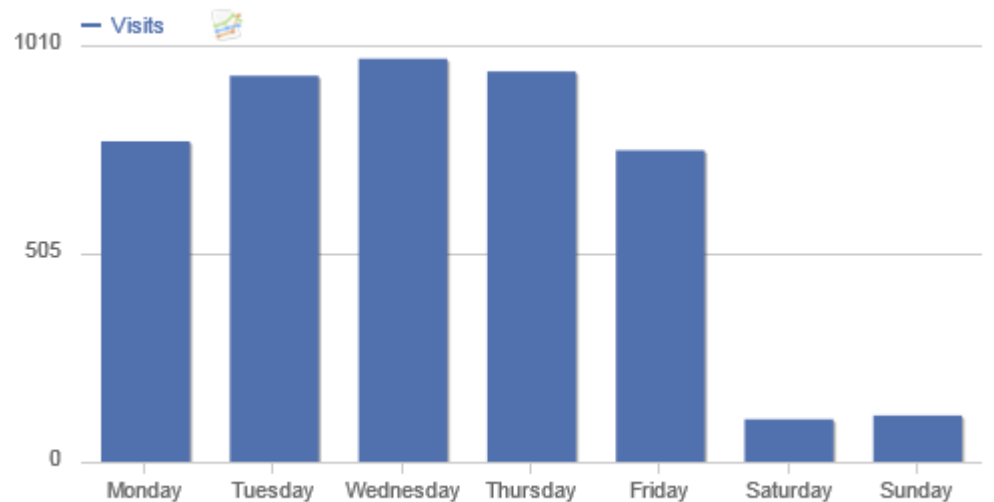

[Try the beta version of Google Chrome Frame](#)

v0.7.2 (Feb)

Done

start PUBLIC - MBRRACE-U... PUBLIC - MBRRACE-U...

Search Desktop EN 100% 15:29

DELL

Browser: Comparing 3 rows

 **Chrome Frame (Avg. Time on Website)**
between 325s and 2629s

 **Internet Explorer (Avg. Time on Website)**
between 484s and 2436s

 **Firefox (Avg. Time on Website)**
between 164s and 1405s

Support processes matter

Visits per local time

Visits by Day of Week

Lessons we're learning... 4