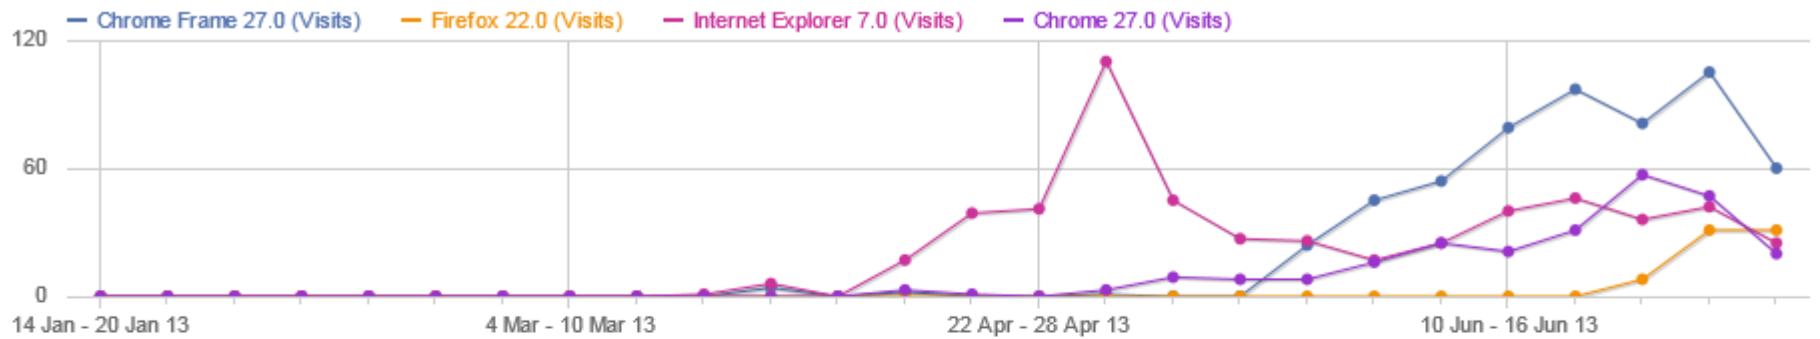

Get Google Chrome Frame

It is free and is installed in seconds.
For Internet Explorer 6, 7, 8 and 9 on Windows 7/Vista/XP SP2 or greater.

Download Google Chrome Frame to:

- Speed up your web experience**
Sites that utilise Google Chrome Frame become more responsive.
- Enjoy more advanced features**
With Google Chrome Frame, sites offer you new features based on open technologies.
- Surf the web the way that you are used to**
Google Chrome Frame works under the hood with your current browser.

[Try the beta version of Google Chrome Frame](#)

v0.7.2 (Feb)

Done

start PUBLIC - MBRRACE-U... PUBLIC - MBRRACE-U...

Search Desktop EN 100% 15:29

DELL

Browser: Comparing 3 rows

 **Chrome Frame (Avg. Time on Website)**
between 325s and 2629s

 **Internet Explorer (Avg. Time on Website)**
between 484s and 2436s

 **Firefox (Avg. Time on Website)**
between 164s and 1405s

Support processes matter

Visits per local time

Visits by Day of Week

Lessons we're learning... 4