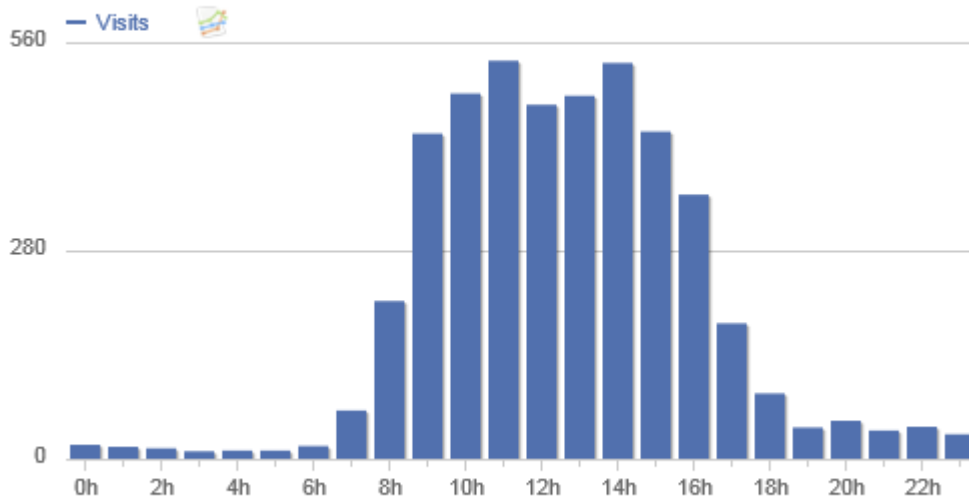

Get Google Chrome Frame

It is free and is installed in seconds.
For Internet Explorer 6, 7, 8 and 9 on Windows 7/Vista/XP SP2 or greater.

Download Google Chrome Frame to:

- Speed up your web experience**
Sites that utilise Google Chrome Frame become more responsive.
- Enjoy more advanced features**
With Google Chrome Frame, sites offer you new features based on open technologies.
- Surf the web the way that you are used to**
Google Chrome Frame works under the hood with your current browser.

[Try the beta version of Google Chrome Frame](#)

v0.7.2 (Feb)

Done

start PUBLIC - MBRRACE-U... PUBLIC - MBRRACE-U...

Search Desktop EN 100% 15:29

DELL

Browser: Comparing 3 rows

 **Chrome Frame (Avg. Time on Website)**
between 325s and 2629s

 **Internet Explorer (Avg. Time on Website)**
between 484s and 2436s

 **Firefox (Avg. Time on Website)**
between 164s and 1405s

Support processes matter

Visits per local time

Visits by Day of Week

Lessons we're learning... 4