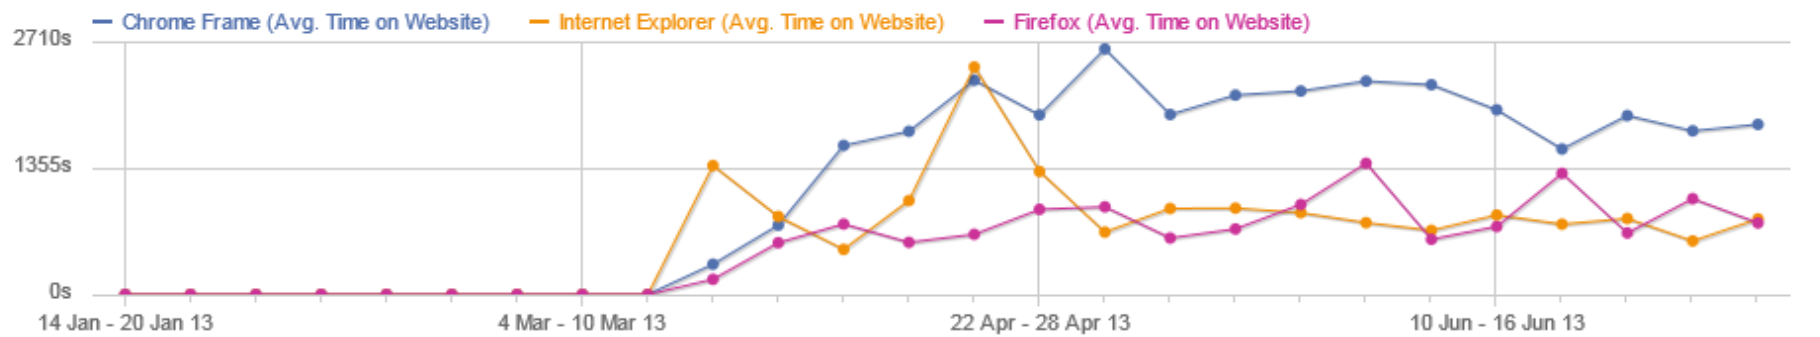

Get Google Chrome Frame

It is free and is installed in seconds.
For Internet Explorer 6, 7, 8 and 9 on Windows 7/Vista/XP SP2 or greater.

Download Google Chrome Frame to:

- Speed up your web experience**
Sites that utilise Google Chrome Frame become more responsive.
- Enjoy more advanced features**
With Google Chrome Frame, sites offer you new features based on open technologies.
- Surf the web the way that you are used to**
Google Chrome Frame works under the hood with your current browser.

[Try the beta version of Google Chrome Frame](#)

v0.7.2 (Feb)

Done

start PUBLIC - MBRRACE-U... PUBLIC - MBRRACE-U...

Search Desktop EN 100% 15:29

DELL

Browser: Comparing 3 rows

 **Chrome Frame (Avg. Time on Website)**
between 325s and 2629s

 **Internet Explorer (Avg. Time on Website)**
between 484s and 2436s

 **Firefox (Avg. Time on Website)**
between 164s and 1405s

Support processes matter

Visits per local time

Visits by Day of Week

Lessons we're learning... 4